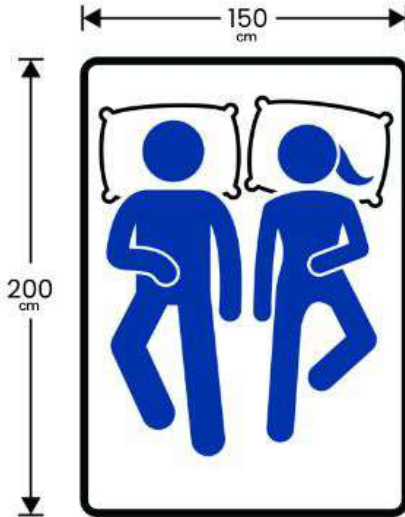

BED FRAME

SINGLE	DOUBLE	KING SIZE	SUPER SIZE
£3000.00	£3500.00	£3800.00	£4200.00

CHOOSE YOUR NEW BEDSTEAD

HARROGATE

CHOOSE YOUR NEW BEDSTEAD

3 PANEL

CHOOSE YOUR NEW BEDSTEAD

6 PANEL

CHOOSE YOUR SIZED

Small Single

Single

Small Double

Double

King

Super King

Westfield