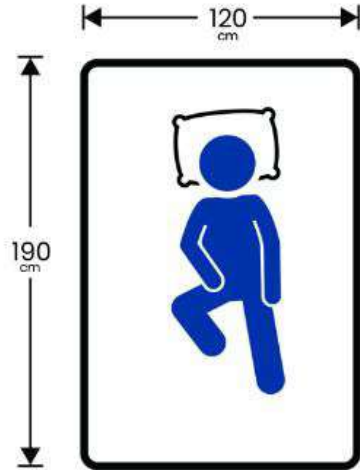

BED FRAME

SINGLE	DOUBLE	KING SIZE	SUPER SIZE
£3000.00	£3500.00	£3800.00	£4200.00

CHOOSE YOUR NEW BEDSTEAD

HARROGATE

CHOOSE YOUR NEW BEDSTEAD

3 PANEL

CHOOSE YOUR NEW BEDSTEAD

6 PANEL

CHOOSE YOUR NEW BEDSTEAD

CHOOSE YOUR NEW BEDSTEAD

PANDORA

CHOOSE YOUR NEW BEDSTEAD

TIFFANY

CHOOSE YOUR NEW BEDFRAME

CHOOSE YOUR COLOR

CHOOSE YOUR DRAWER

CHOOSE YOUR SIZED

Small Single

Single

Small Double

Double

King

Super King

Westfield