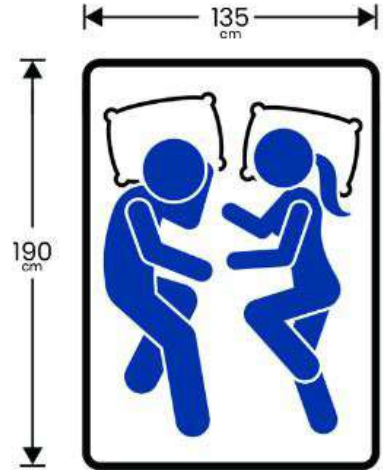

BED FRAME

SINGLE	DOUBLE	KING SIZE	SUPER SIZE
£3000.00	£3500.00	£3800.00	£4200.00

CHOOSE YOUR NEW BEDSTEAD

HARROGATE

CHOOSE YOUR NEW BEDSTEAD

3 PANEL

CHOOSE YOUR NEW BEDSTEAD

6 PANEL

CHOOSE YOUR SIZED

Small Single

Single

Small Double

Double

King

Super King

Westfield